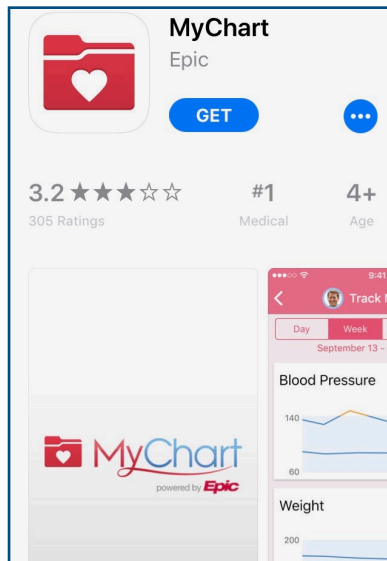

How to Download the MyChart app

1. Download the MyChart Epic mobile app from your app store
2. Select "Massachusetts"
3. Pick "PPOC" from the list of organizations

4. Login using your MyChart username and password